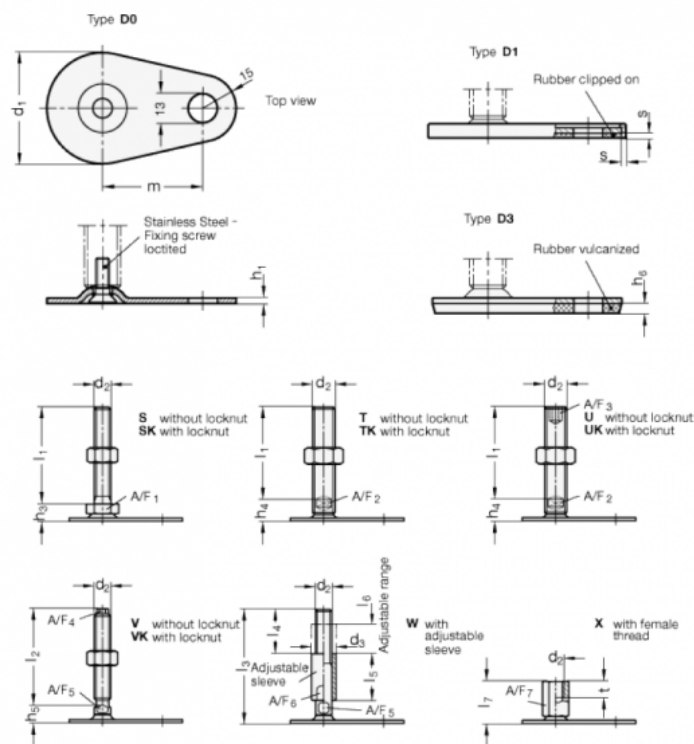

Article number: 204380M16150D1TK  
 Description: E+G levelling foot  
 GN 43-80-M16-150-D1-TK  
 Note: TK With nut, Wrench flat at the bottom

## Measures

$A/F2 = 12$	$s = 2$
$d1 = 80$	
$d2 = M16$	
$h1 = 3$	
$h4 = 18$	
$h6 =$	
$l1 = 150$	
$m = 70$	